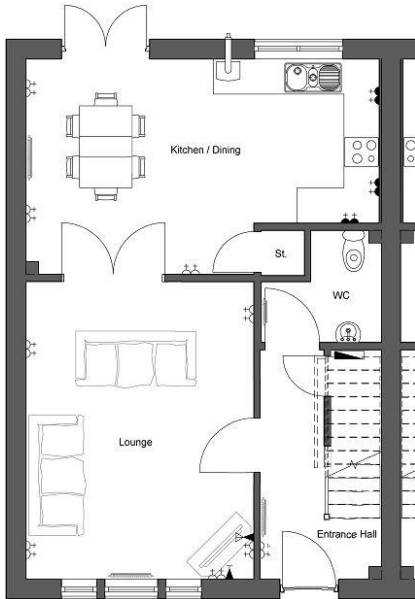

Wyvis (Enhanced)

3 Bedroom Semi-detached villa

Ground Floor

First Floor

ROOM	SIZE (m)	ROOM	SIZE (m)	ROOM	SIZE (m)
Lounge	5.11 x 3.91	Bedroom 1 *Excl wardrobe	3.94 x 2.77	Bedroom 3 *Excl wardrobes	2.78 x 2.55
Kitchen / Dining	6.10 x 3.70	En-suite	2.53 x 1.23	Bathroom	3.10 x 1.72
W/C	2.12 x 1.94	Bedroom 2 *Excl wardrobe	2.93 x 2.89	Gross Internal Area	107.4m²

All images are for illustrative purposes only. The measurements or dimensions given should not be used for calculating carpet sizes or appliance & furniture requirements. Copyright, Pat Munro (A)less) Ltd ©