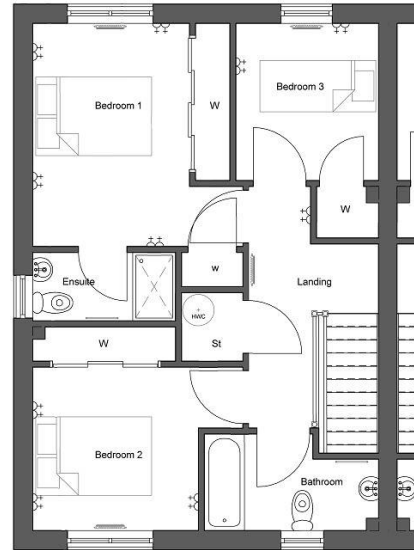

Wyvis (Enhanced)

3 Bedroom Semi-detached villa

Ground Floor

First Floor

ROOM	SIZE (m)	ROOM	SIZE (m)	ROOM	SIZE (m)
Lounge	5.11 x 3.91	Bedroom 1 *Excl wardrobe	3.94 x 2.77	Bedroom 3 *Excl wardrobes	2.78 x 2.55
Kitchen / Dining	6.10 x 3.70	En-suite	2.53 x 1.23	Bathroom	3.10 x 1.72
W/C	2.12 x 1.94	Bedroom 2 *Excl wardrobe	2.93 x 2.89	Gross Internal Area	107.4m²

All images are for illustrative purposes only. The measurements or dimensions given should not be used for calculating carpet sizes or appliance & furniture requirements. Copyright, Pat Munro (A)less) Ltd ©