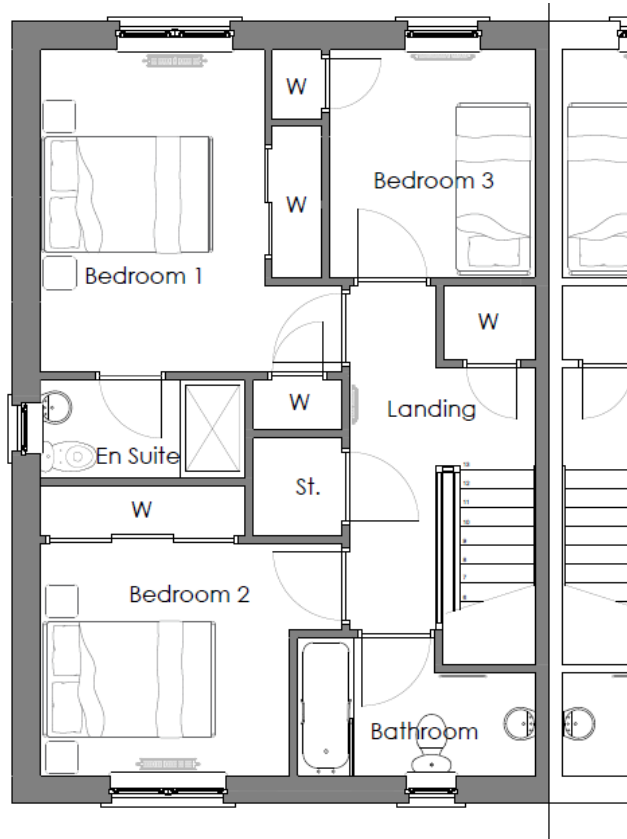

Enhanced Wyvis | 3 Bed semi-detached Villa

Ground Floor

First Floor

Room dimensions (m)

Ground Floor

Lounge	5.36 x 3.90
Kitchen/dining	6.00 x 3.68
WC	2.05 x 1.94

1st Floor

Bedroom 1	3.94 x 2.74
En-suite	1.70 x 1.20
Bedroom 2	3.04 x 2.84
Bedroom 3	2.79 x 2.52
Bathroom	2.91 x 1.69
Gross Internal Area	107.4m ²

Images are for illustrative purposes only. The measurements or dimensions given should not be used for calculating carpet sizes or appliance & furniture requirements. Copyright, Pat Munro (Alness) Ltd ©.