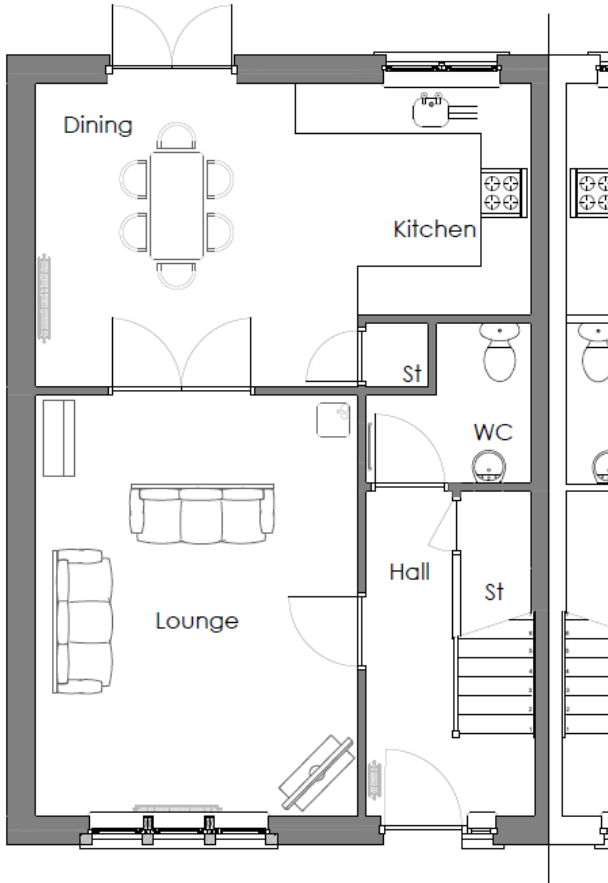

Enhanced Wyvis | 3 Bed semi-detached Villa

Ground Floor

First Floor

Room dimensions (m)

Ground Floor

Lounge	5.36 x 3.90
Kitchen/dining	6.00 x 3.68
WC	2.05 x 1.94

1st Floor

Bedroom 1	3.94 x 2.74
En-suite	1.70 x 1.20
Bedroom 2	3.04 x 2.84
Bedroom 3	2.79 x 2.52
Bathroom	2.91 x 1.69
Gross Internal Area	107.4m ²

Images are for illustrative purposes only. The measurements or dimensions given should not be used for calculating carpet sizes or appliance & furniture requirements. Copyright, Pat Munro (Alness) Ltd ©.