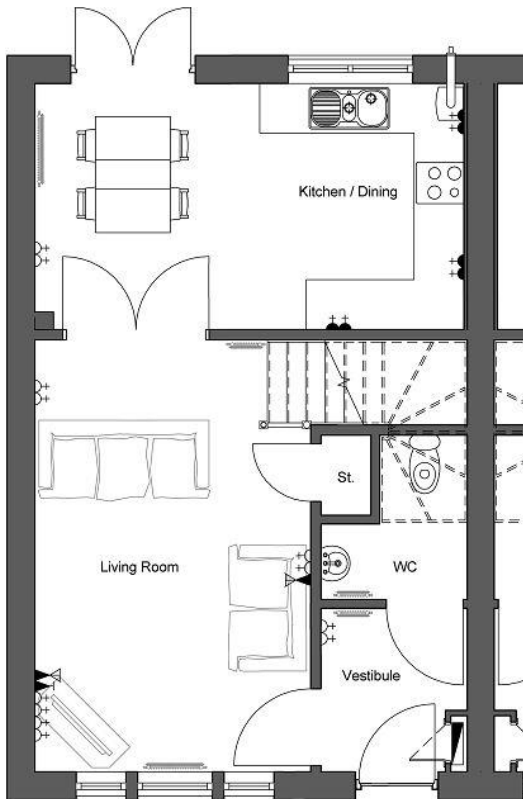

ROSEHAUGH

Whitehills View
3 Bedroom Semi Detached Villa

Ground Floor

First Floor

ROOM	SIZE (m)
Lounge	5.07 x 3.32
Kitchen / Dining	5.20 x 3.10
W/C	1.93 x 1.76
Bedroom 1	3.90 x 2.41
En-suite	2.31 x 1.20
Bedroom 2	2.90 x 2.85
Bedroom 3	2.90 x 2.25
Bathroom	2.06 x 1.70
Gross Internal Area	86.48m²

All images are for illustrative purposes only. The measurements or dimensions given should not be used for calculating carpet sizes or appliance & furniture requirements. Copyright, Pat Munro (Aleson) Ltd ©