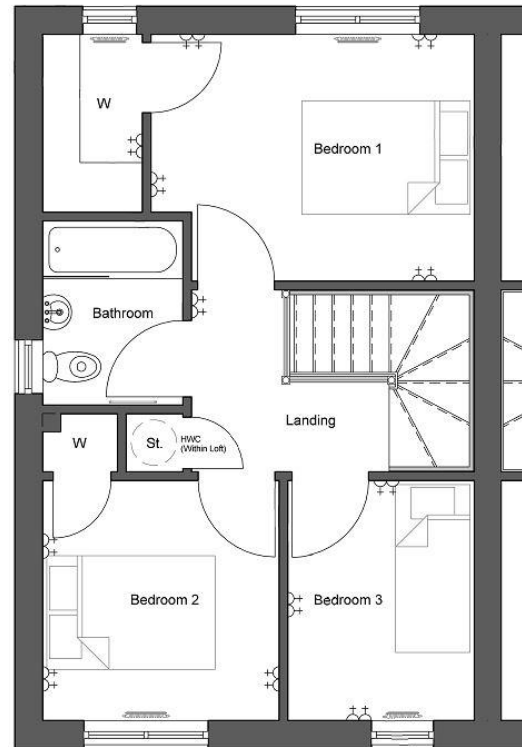

ROSEHAUGH

Whitehills View
3 Bedroom Semi Detached Villa

Ground Floor

First Floor

ROOM	SIZE (m)
Lounge	5.07 x 3.32
Kitchen / Dining	5.20 x 3.10
W/C	1.93 x 1.76
Bedroom 1	3.90 x 2.41
En-suite	2.31 x 1.20
Bedroom 2	2.90 x 2.85
Bedroom 3	2.90 x 2.25
Bathroom	2.06 x 1.70
Gross Internal Area	86.48m²

All images are for illustrative purposes only. The measurements or dimensions given should not be used for calculating carpet sizes or appliance & furniture requirements. Copyright, Pat Munro (Aleson) Ltd ©