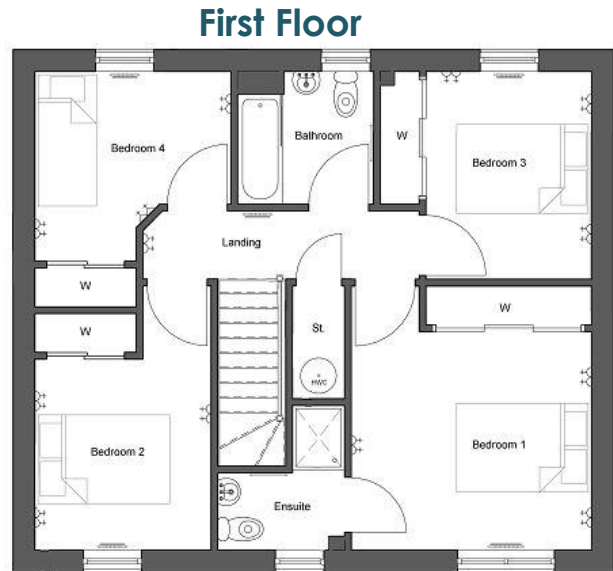

CROMARTY

Whitehills View

4 Bedroom Detached Villa

ROOM	SIZE (m)
Lounge	4.72 x 3.44
Kitchen/Dining/ Family area utility	8.62 x 3.25 X 2.12
W/C	1.85 x 1.79
Bedroom 1	3.71 x 3.38
En-Suite	2.05 x 1.95
Bedroom 2	2.95 x 2.72
Bedroom 3	3.20 x 2.55
Bedroom 4	2.98 x 2.93
Bathroom	2.14 x 2.05
Gross Internal Area	127.28m²

All images are for illustrative purposes only. The measurements or dimensions given should not be used for calculating carpet sizes or appliance & furniture requirements. Copyright, Pat Munro (A)lness) Ltd ©