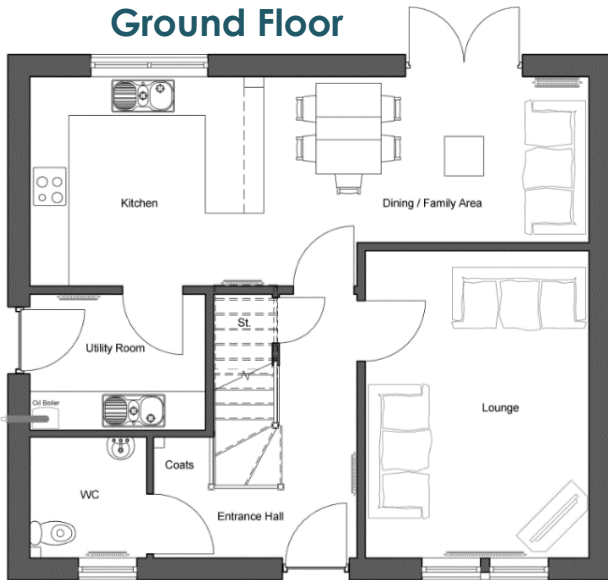

CROMARTY

Whitehills View

4 Bedroom Detached Villa

ROOM	SIZE (m)
Lounge	4.72 x 3.44
Kitchen/Dining/ Family area utility	8.62 x 3.25 X 2.12
W/C	1.85 x 1.79
Bedroom 1	3.71 x 3.38
En-Suite	2.05 x 1.95
Bedroom 2	2.95 x 2.72
Bedroom 3	3.20 x 2.55
Bedroom 4	2.98 x 2.93
Bathroom	2.14 x 2.05
Gross Internal Area	127.28m²

All images are for illustrative purposes only. The measurements or dimensions given should not be used for calculating carpet sizes or appliance & furniture requirements. Copyright, Pat Munro (A)lness) Ltd ©