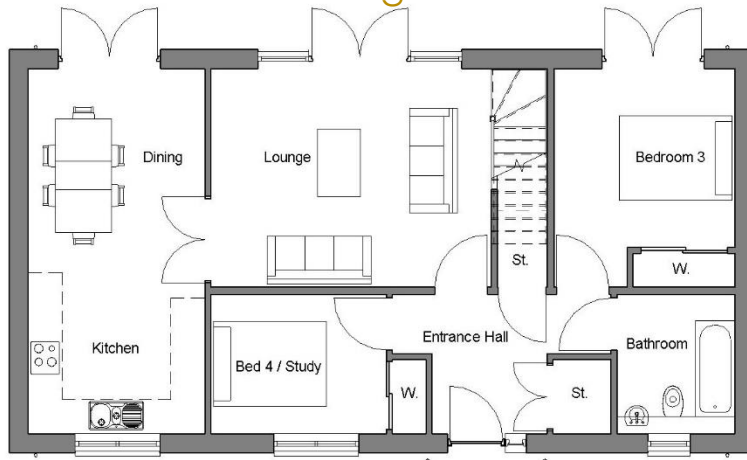

# Brora

A traditional 4 bedroom family home with large living area

## Room dimensions (m)

### Ground Floor

Lounge	3.86 x 5.95
Kitchen/dining	3.12 x 6.45
Bathroom	2.46 x 2.08
Bedroom 3	3.20 x 3.16
Bedroom4/Study	1.72 x 2.17

### 1<sup>st</sup> Floor

Bedroom 1	3.16 x 3.11
En-suite	1.75 x 1.96
Bedroom 2	3.22 x 3.11
Bathroom	1.90 x 1.96