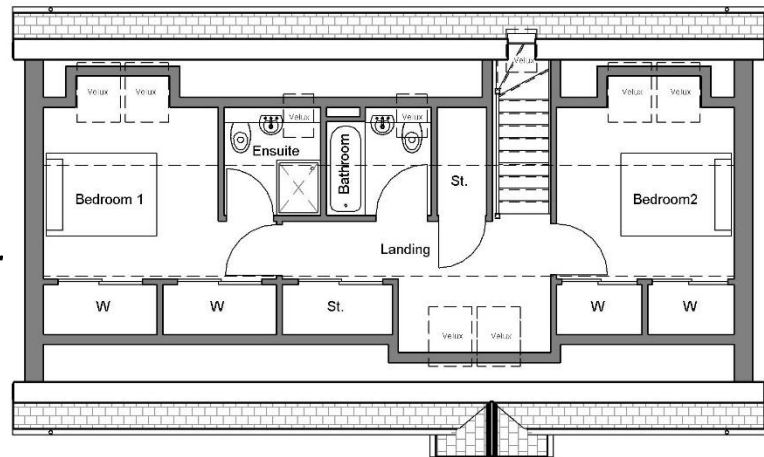

# Brora

A traditional 4 bedroom family home with large living area

## Room dimensions (m)

### Ground Floor

Lounge	3.86 x 5.95
Kitchen/dining	3.12 x 6.45
Bathroom	2.46 x 2.08
Bedroom 3	3.20 x 3.16
Bedroom4/Study	1.72 x 2.17

## Gross Internal Area 135m<sup>2</sup>

Images are for illustrative purposes only. The measurements or dimensions given should not be used for calculating carpet sizes or appliance & furniture requirements. Copyright, Pat Munro (A)ness Ltd ©.