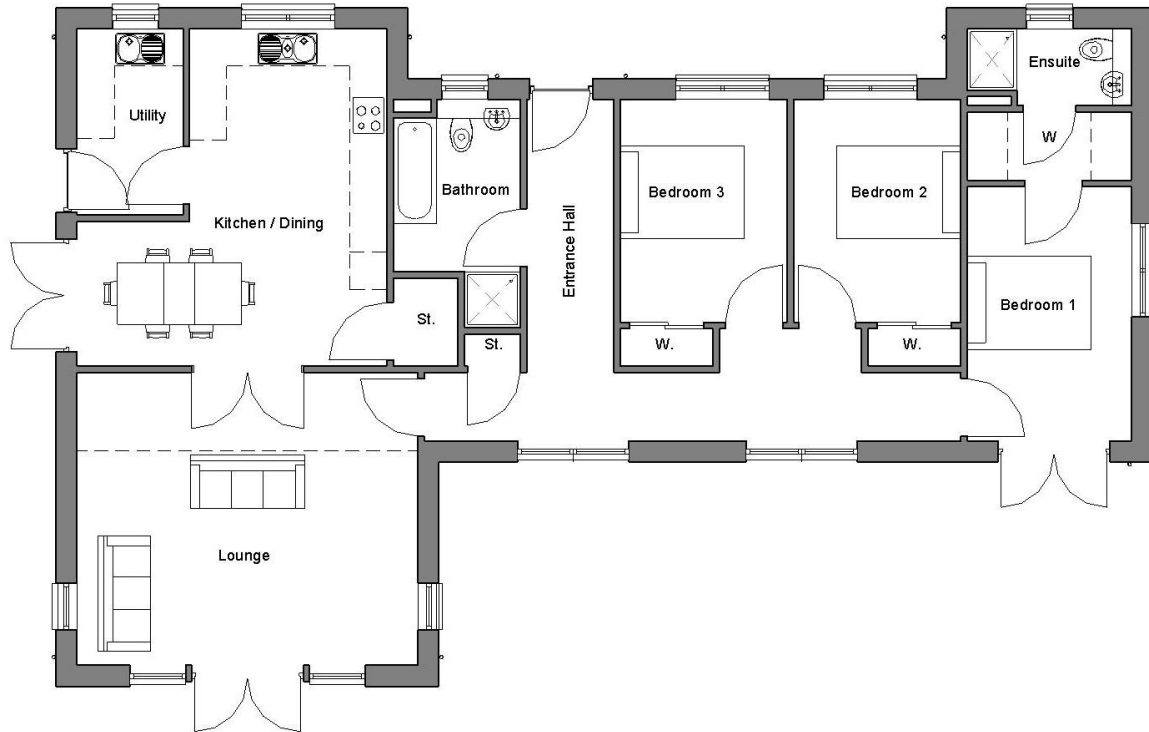

# Beauly | A stunning 3 bedroom bungalow with vaulted lounge and feature glazing

## Room dimensions (m)

Lounge	5.50 x 4.72	Bedroom 1	2.65 x 4.10
Kitchen/dining	3.21 x 5.84	En-suite	2.65 x 1.23
Utility Room	1.71 x 3.00	Walk in Wardrobe	2.65 x 1.10
Bathroom	2.05 x 2.77	Bedroom 2	2.70 x 3.60
		Bedroom 3	2.70 x 3.60

## Gross Internal Area 122.4m<sup>2</sup>

Images are for illustrative purposes only. The measurements or dimensions given should not be used for calculating carpet sizes or for appliance and furniture requirements. Copyright, Pat Munro (Alness Ltd) ©