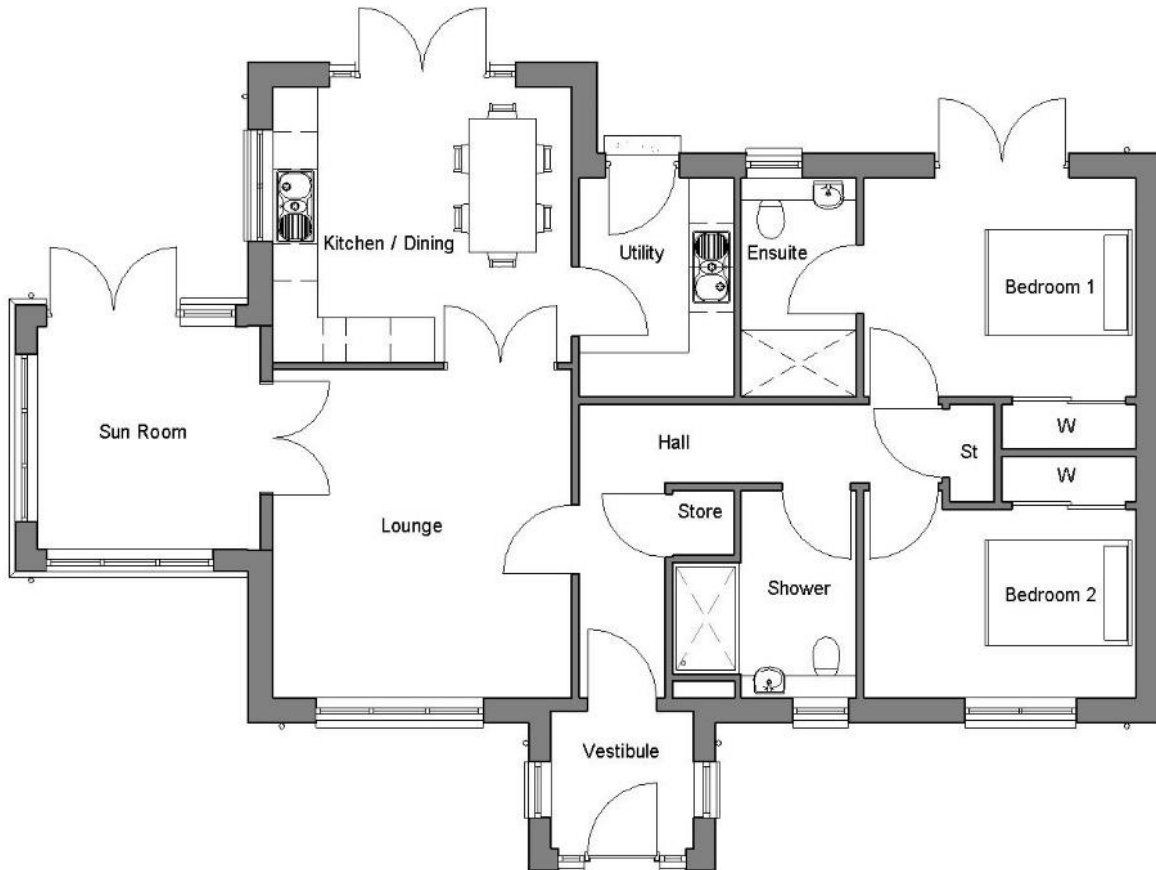

Ardross | A generous 2 bedroom bungalow with sunlounge and spacious adaptable accommodation

Room dimensions (m)

Lounge	4.04 x 4.41
Kitchen/dining	4.03 x 3.70
Utility Room	2.08 x 2.94
Sunlounge	3.00 x 3.00
Bedroom 1	3.66 x 2.94
En-suite	1.55 x 2.94
Bedroom 2	3.66 x 2.54
Shower room	2.48 x 2.79

Gross Internal Area 99.7m²

Images are for illustrative purposes only. The measurements or dimensions given should not be used for calculating carpet sizes or for appliance and furniture requirements. Copyright, Pat Munro (Alness Ltd) ©